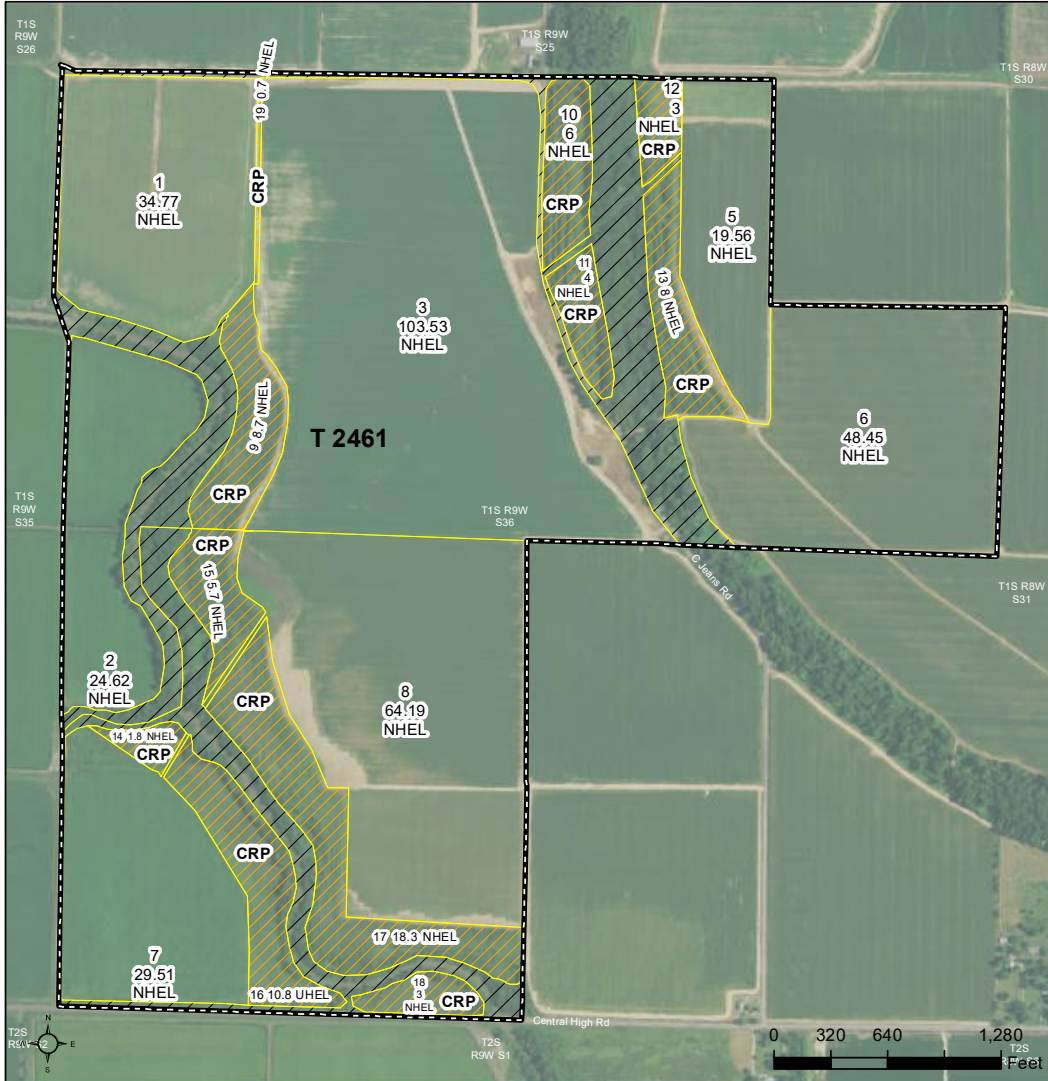

FARM SERVICE AGENCY MAP

Lonoke County, Arkansas

Common Land Unit

- CRP
- Non-Cropland
- Cropland
- Tract Boundary
- PLSS

Wetland Determination

- Restricted Use
- Limited
- Exempt from Conservation Compliance Provisions

Tract Cropland Total: 394.63 acres

2018 Program Year
Map Created September 27, 2017

Farm 1741
Tract 2461